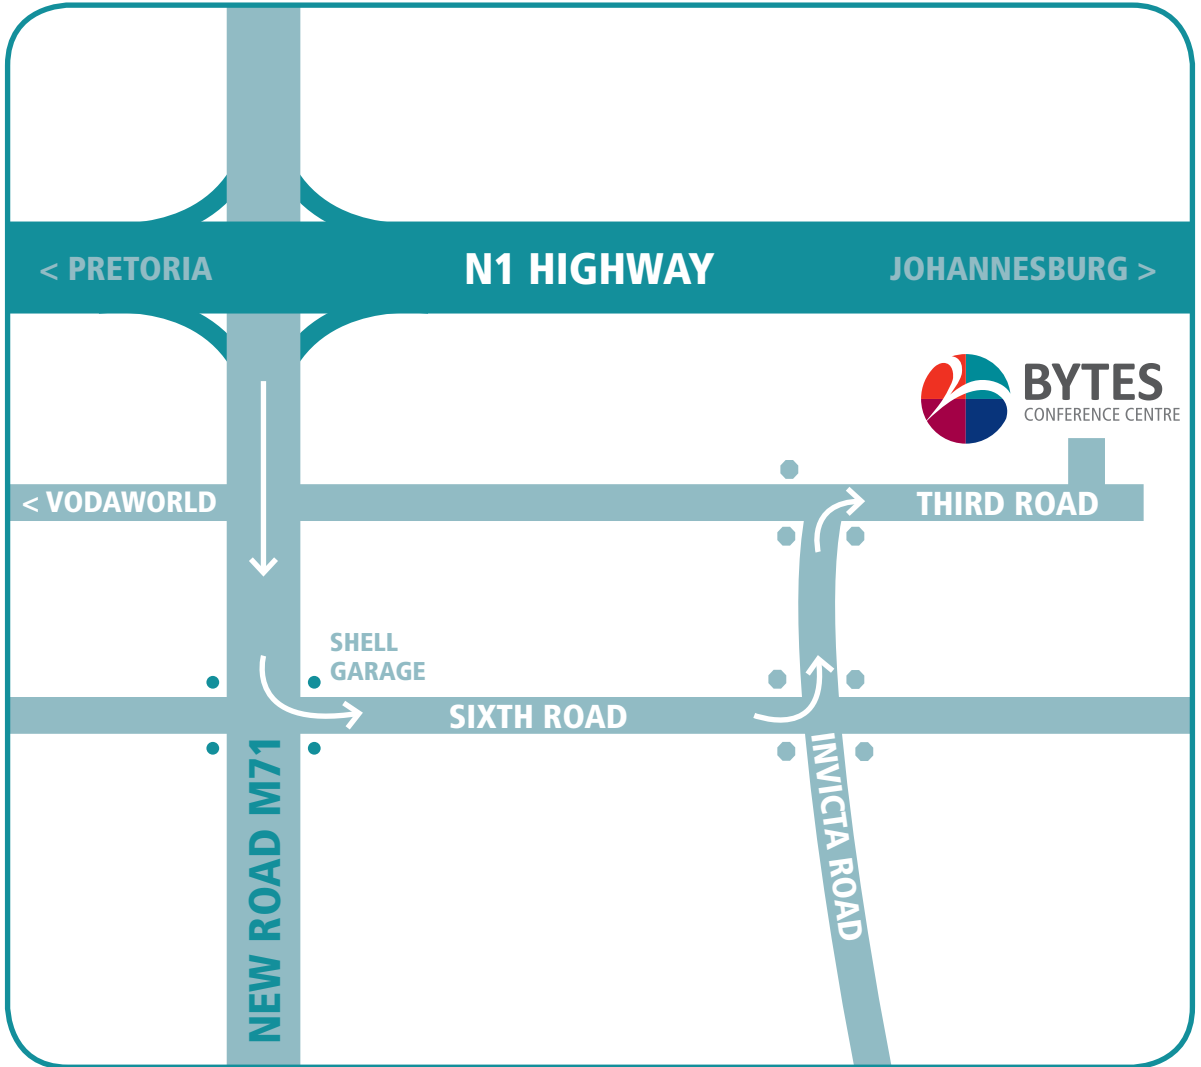

BYTES

CONFERENCE CENTRE

BYTES CONFERENCE CENTRE:
Bytes Business Park, Block C
241 Third Road, Halfway Gardens
Midrand
Tel: +27 11 205 7151/2/3
Fax: +27 11 205 7009

GPS Co-ordinates:
South 25 degrees 59.092'
East 028 degrees 07.391'